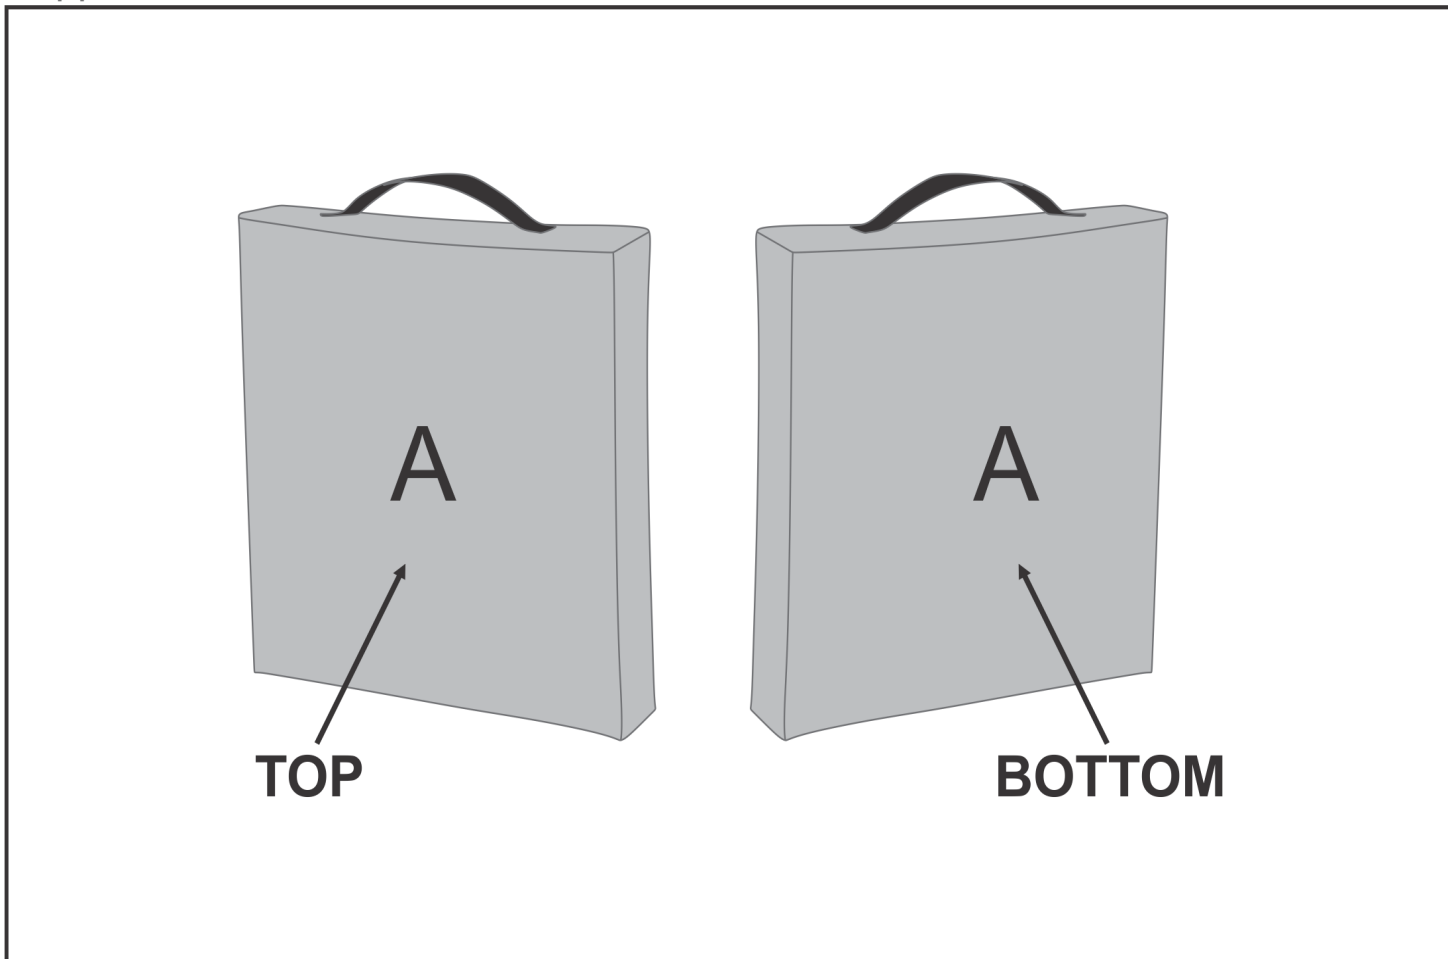

## Need to know:

Includes 1-Position Sublimation (setup fees apply)

- Please Note: We cannot guarantee 100% logo Alignment on all Brandable Panels.

## Branding Options:

Position	Branding Method (Branding Code)	No. of Colours	Dimension
A	Custom Sublimation A (CPSUB-A)	Full Colour	978mm wide x 548mm high